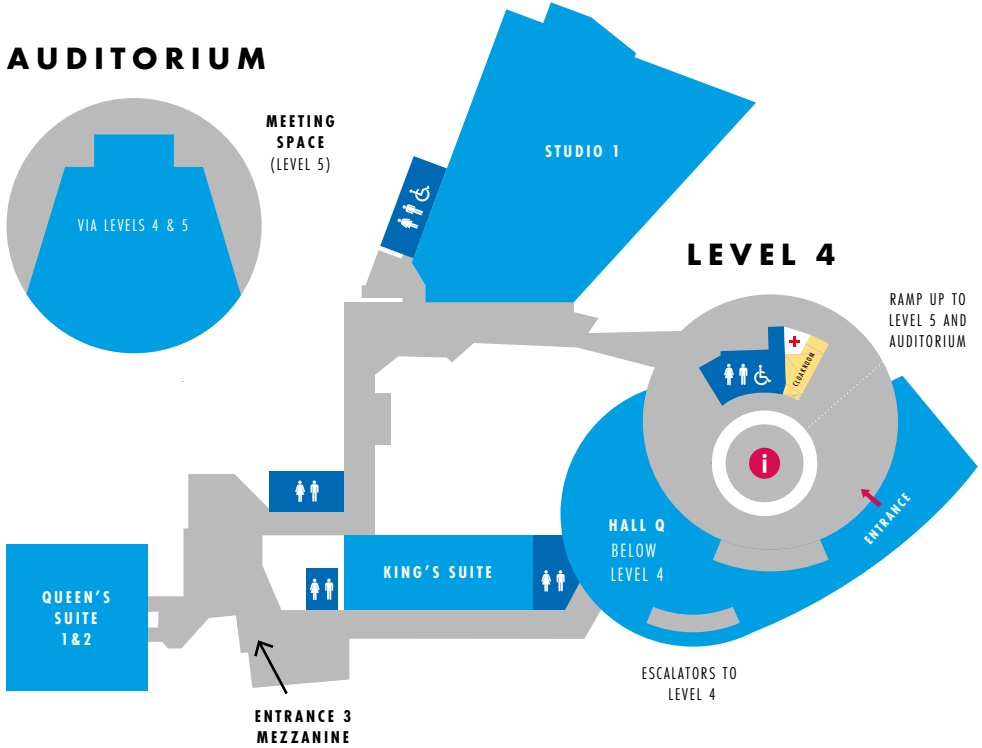

**Alternatively, visit Mike at the  
Compassion stand or contact  
him on 07889 213645 for a chat  
over coffee.**

Compassion®

**Rosemary  
Tanzania**

**AUDITORIUM**

**KEY**

<b>Auditorium</b>	<b>AUD</b>
<b>Studio 1</b>	<b>ST1</b>
<b>King's Suite</b>	<b>KGS</b>
<b>Queen's Suite 1</b>	<b>QS1</b>
<b>Queen's Suite 2</b>	<b>QS2</b>
<b>Meeting Space</b>	<b>MSP</b>
<b>Entrance 3 Mezzanine</b>	<b>MEZ</b>
<b>Hall Q</b>	<b>HLQ</b>