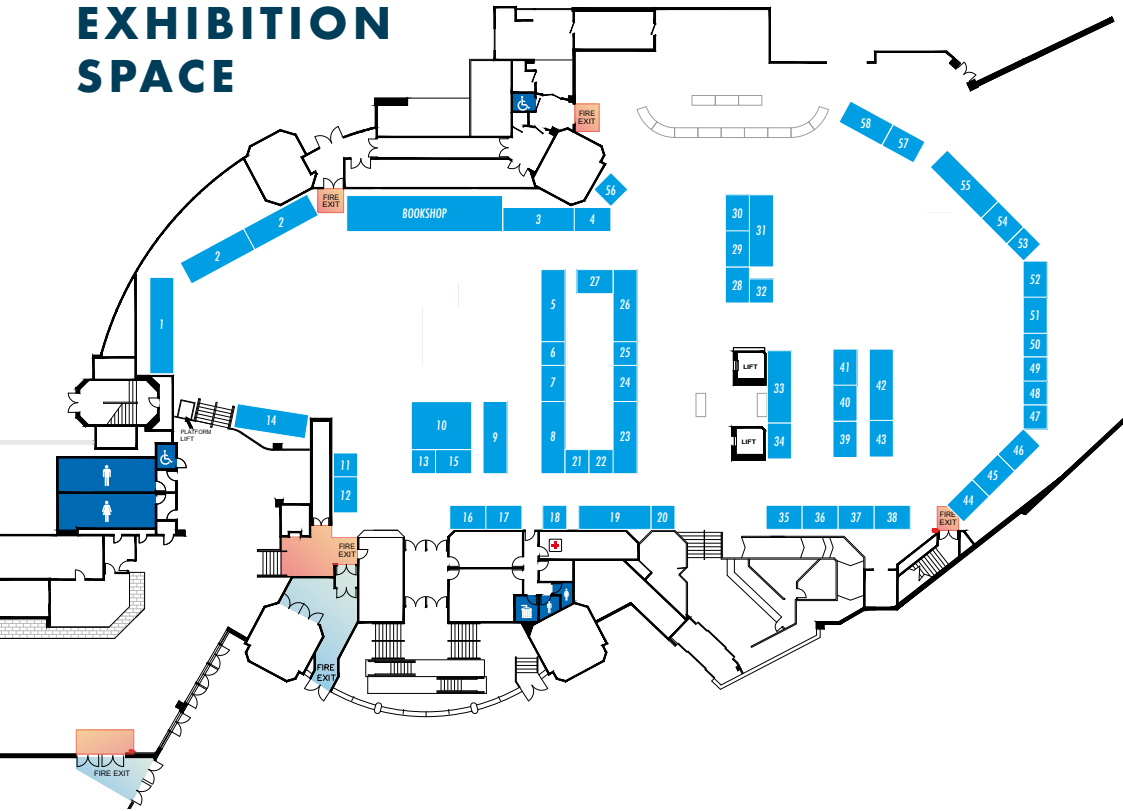

EXHIBITION SPACE

1 Elim Central Services	21 Nicodemus	41 Thrive Worldwide
2 Elim Prayer	22 Single Friendly Church Network	42 Hubb.Church
3 Regents Theological College	23 Tearfund	43 Wycliffe Bible Translators
4 Elim Training	24 Israel Ministry of Tourism	44 Konnect Radio
5 Elim Evangelism	25 Open Doors UK and Ireland	45 Mmemyou Limited
6 Elim Chaplaincy	26 Samaritans Purse	46 WEC International
7 Elim Missions	27 Church Planting Academy	47 Fusion UK
8 Elim Missions	28 Christian Conference Trust	48 Right Now Media
9 Limitless Kids	29 Kick	49 Promise Bears
10 Limitless	30 Maoz UK	50 Agape UK
11 Stuart Blount book table	31 Compassion UK	51 SAT-7 UK
12 Elim History	32 London City Mission	52 Mission Aviation Fellowship
13 Lionel Currie book table	33 Mayway Construction	53 Thornleigh Christian Hotel
14 Helen Yousaf Art	34 Noiseboys Technologies	54 UCB
15 Rock-Tech AV	35 Christian Friends of Israel	55 Destiny Rescue
16 Church Edit & iKnow Church	36 Watoto	56 Restored
17 New Eden Coffee Roasters	37 Thirtyone:eight	57 Billy Graham Evangelistic Association
18 Kintsugi Hope	38 Release International	58 Utility Aid
19 The Christian Institute	39 Challenge Ministries UK	
20 Christian Solidarity Worldwide	40 The Starfish Alliance